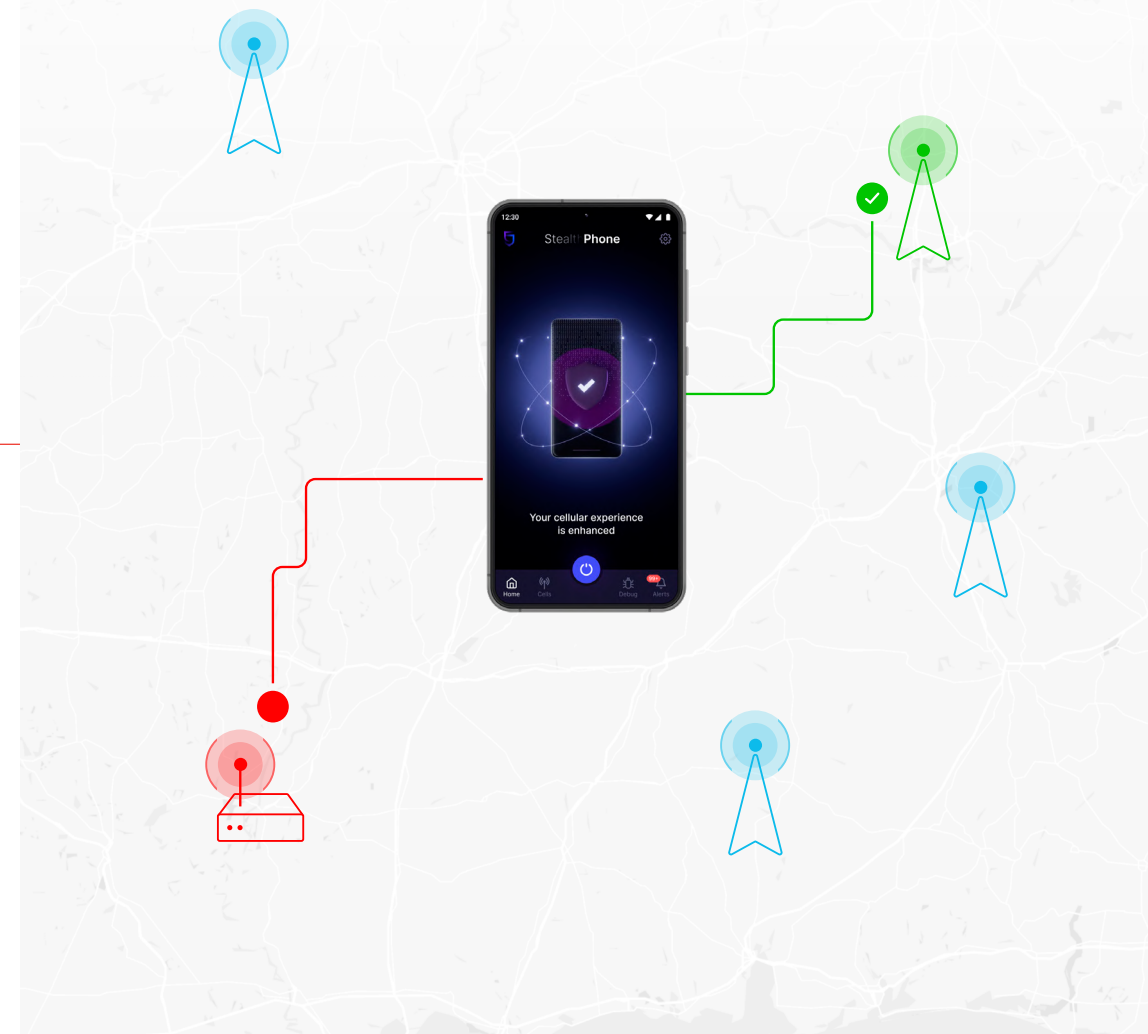

# About

WiseConnect is a smartphone-based device that connects only to high-quality cellular base stations. The device uses a state-of-the-art algorithm to analyze connection attempts in real-time and avoids connecting to base stations that offer low-quality service.

# Features

- Prevents connections to base stations offering low-quality service while maintaining uninterrupted cellular connectivity.
- Supports latest cellular technologies: 2G / 3G / 4G / 5G-NSA / 5G-SA.
- Dual SIM support.
- Prevents leaking private identifiers, such as IMSI and IMEI, to low-quality service base stations.
- Available on the latest Samsung Galaxy S23 smartphone lineup.
- Efficient implementation that has minimal impact on battery life.

# How it works

WiseConnect intelligently avoids base stations providing degraded Quality of Service (QoS). The reasons for avoiding a base station include:

- Poor network characteristics, such as high latency, jitter, packet loss.
- Base stations with configuration parameters significantly deviating from the ones deployed by the network provider (for example, virtual BTS or privately installed BTS).
- Rogue BTS, such as IMSI catchers.

Upon detecting a connection attempt to a base station offering degraded QoS, WiseConnect promptly detects and blocks the attempt before any exchange of network identifiers, such as IMSI or IMEI, takes place. This ensures avoiding connections to base stations providing low-quality service while maintaining the security of user identifier data.